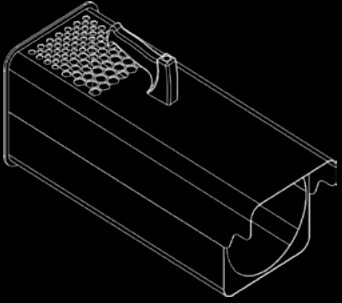

01 / **GÖKBÖRÜ**®