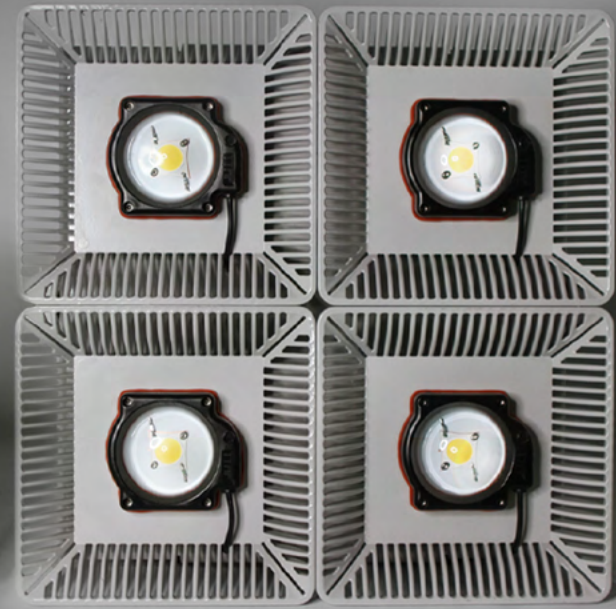

# PROJECTORS

ESL-30 SERIES

45-90W

100-140W

200-320W

ESL-30  
45-90W

ESL-30  
100-140W

ESL-30  
200-320W